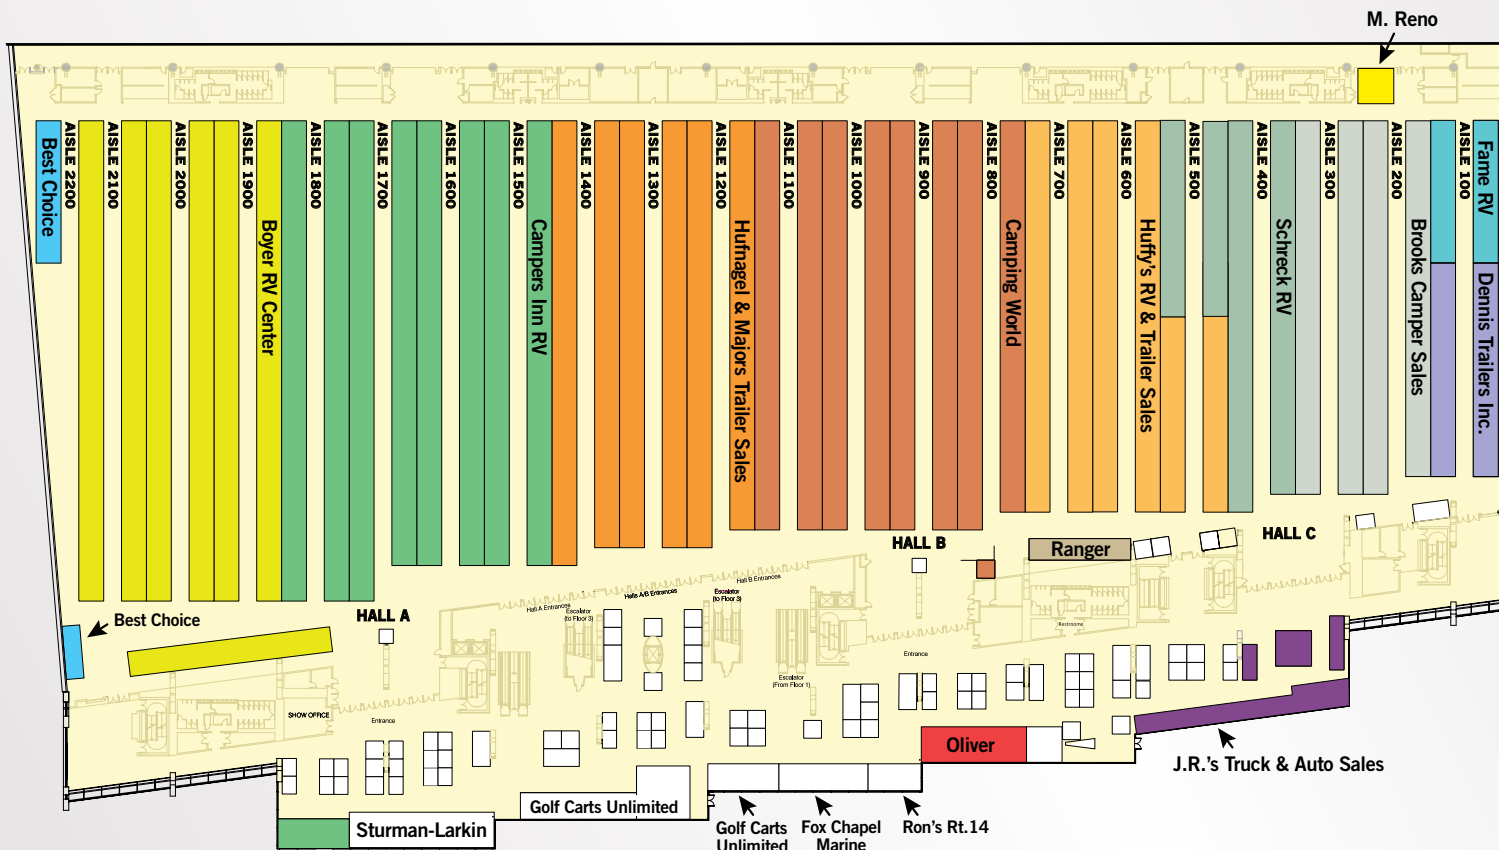

# PITTSBURGH **RV** SHOW

UPPER LEVEL  
**HALLS  
A-B-C**

## RV DEALERS

- Ansley RV
- Best Choice Trailers & RV
- Boyer RV Center
- Brooks Camper Sales
- Butler RV Center
- Campers Inn RV
- Camping World
- Dennis Trailers Inc.
- Fame RV Center
- Huff's RV & Trailer Sales
- Hufnagel & Majors Trailer Sales
- J.R.'s Truck & Auto Sales
- M. Reno Trailer Sales & Service
- Oliver Travel Trailers
- Ranger Trailer & Coach Sales
- Schreck RV

LOWER LEVEL  
**HALLS  
D-E**